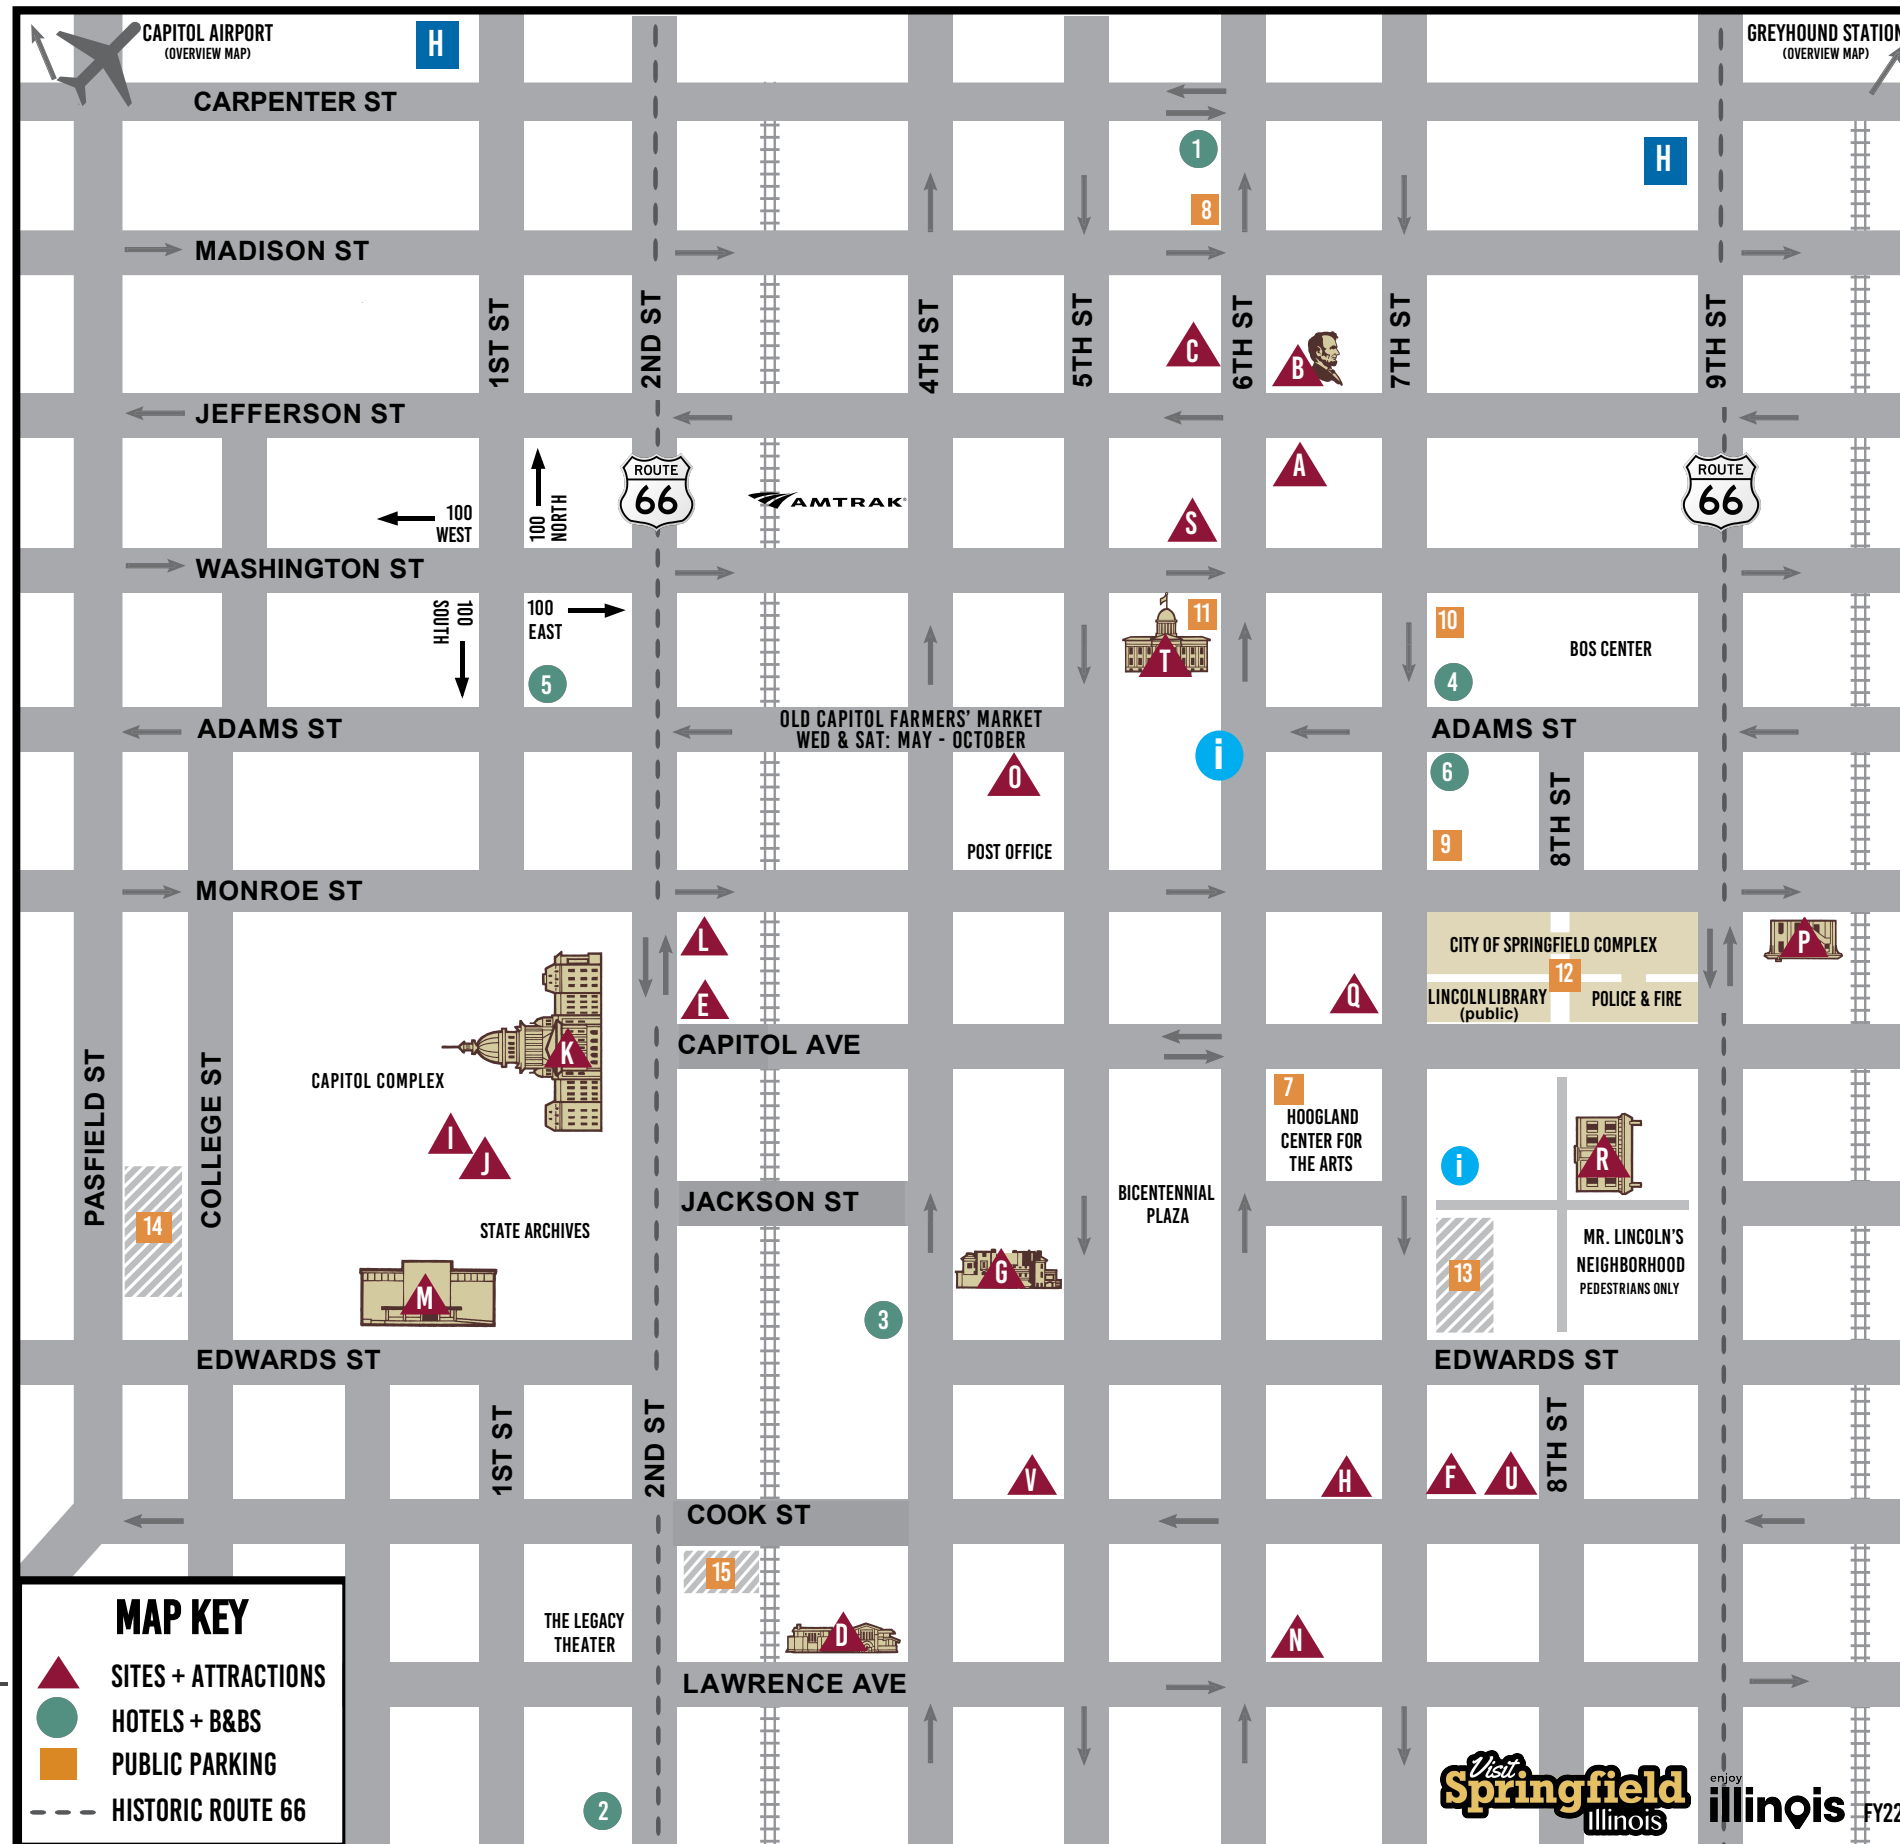

PUBLIC PARKING ■

7. **6th St. & Capitol Ave.** Multi Level
8. **Presidential Museum** Multi Level/RV
9. **7th St. & Monroe St.** Multi Level
10. **7th St. & Washington St.** Multi Level
11. **Old State Capitol** Underground
12. **Lincoln Library (public)** Underground
13. **Lincoln Home** Lot
14. **Edwards St. & College St.** Lot
15. **Dana-Thomas House** Lot

EAT + DRINK

Scan QR Code for a complete listing of area Eat + Drink spots.

MAP KEY

- ▲ SITES + ATTRACTIONS
- HOTELS + B&BS
- PUBLIC PARKING
- - - HISTORIC ROUTE 66

VISITORS CENTER ⓘ
Springfield Visitors Center
 1 S. Old State Capitol Plz. | 217-789-2360
 Monday - Friday: 9am - 4:30 pm
 Weekends: Seasonally
 VisitSpringfieldIllinois.com