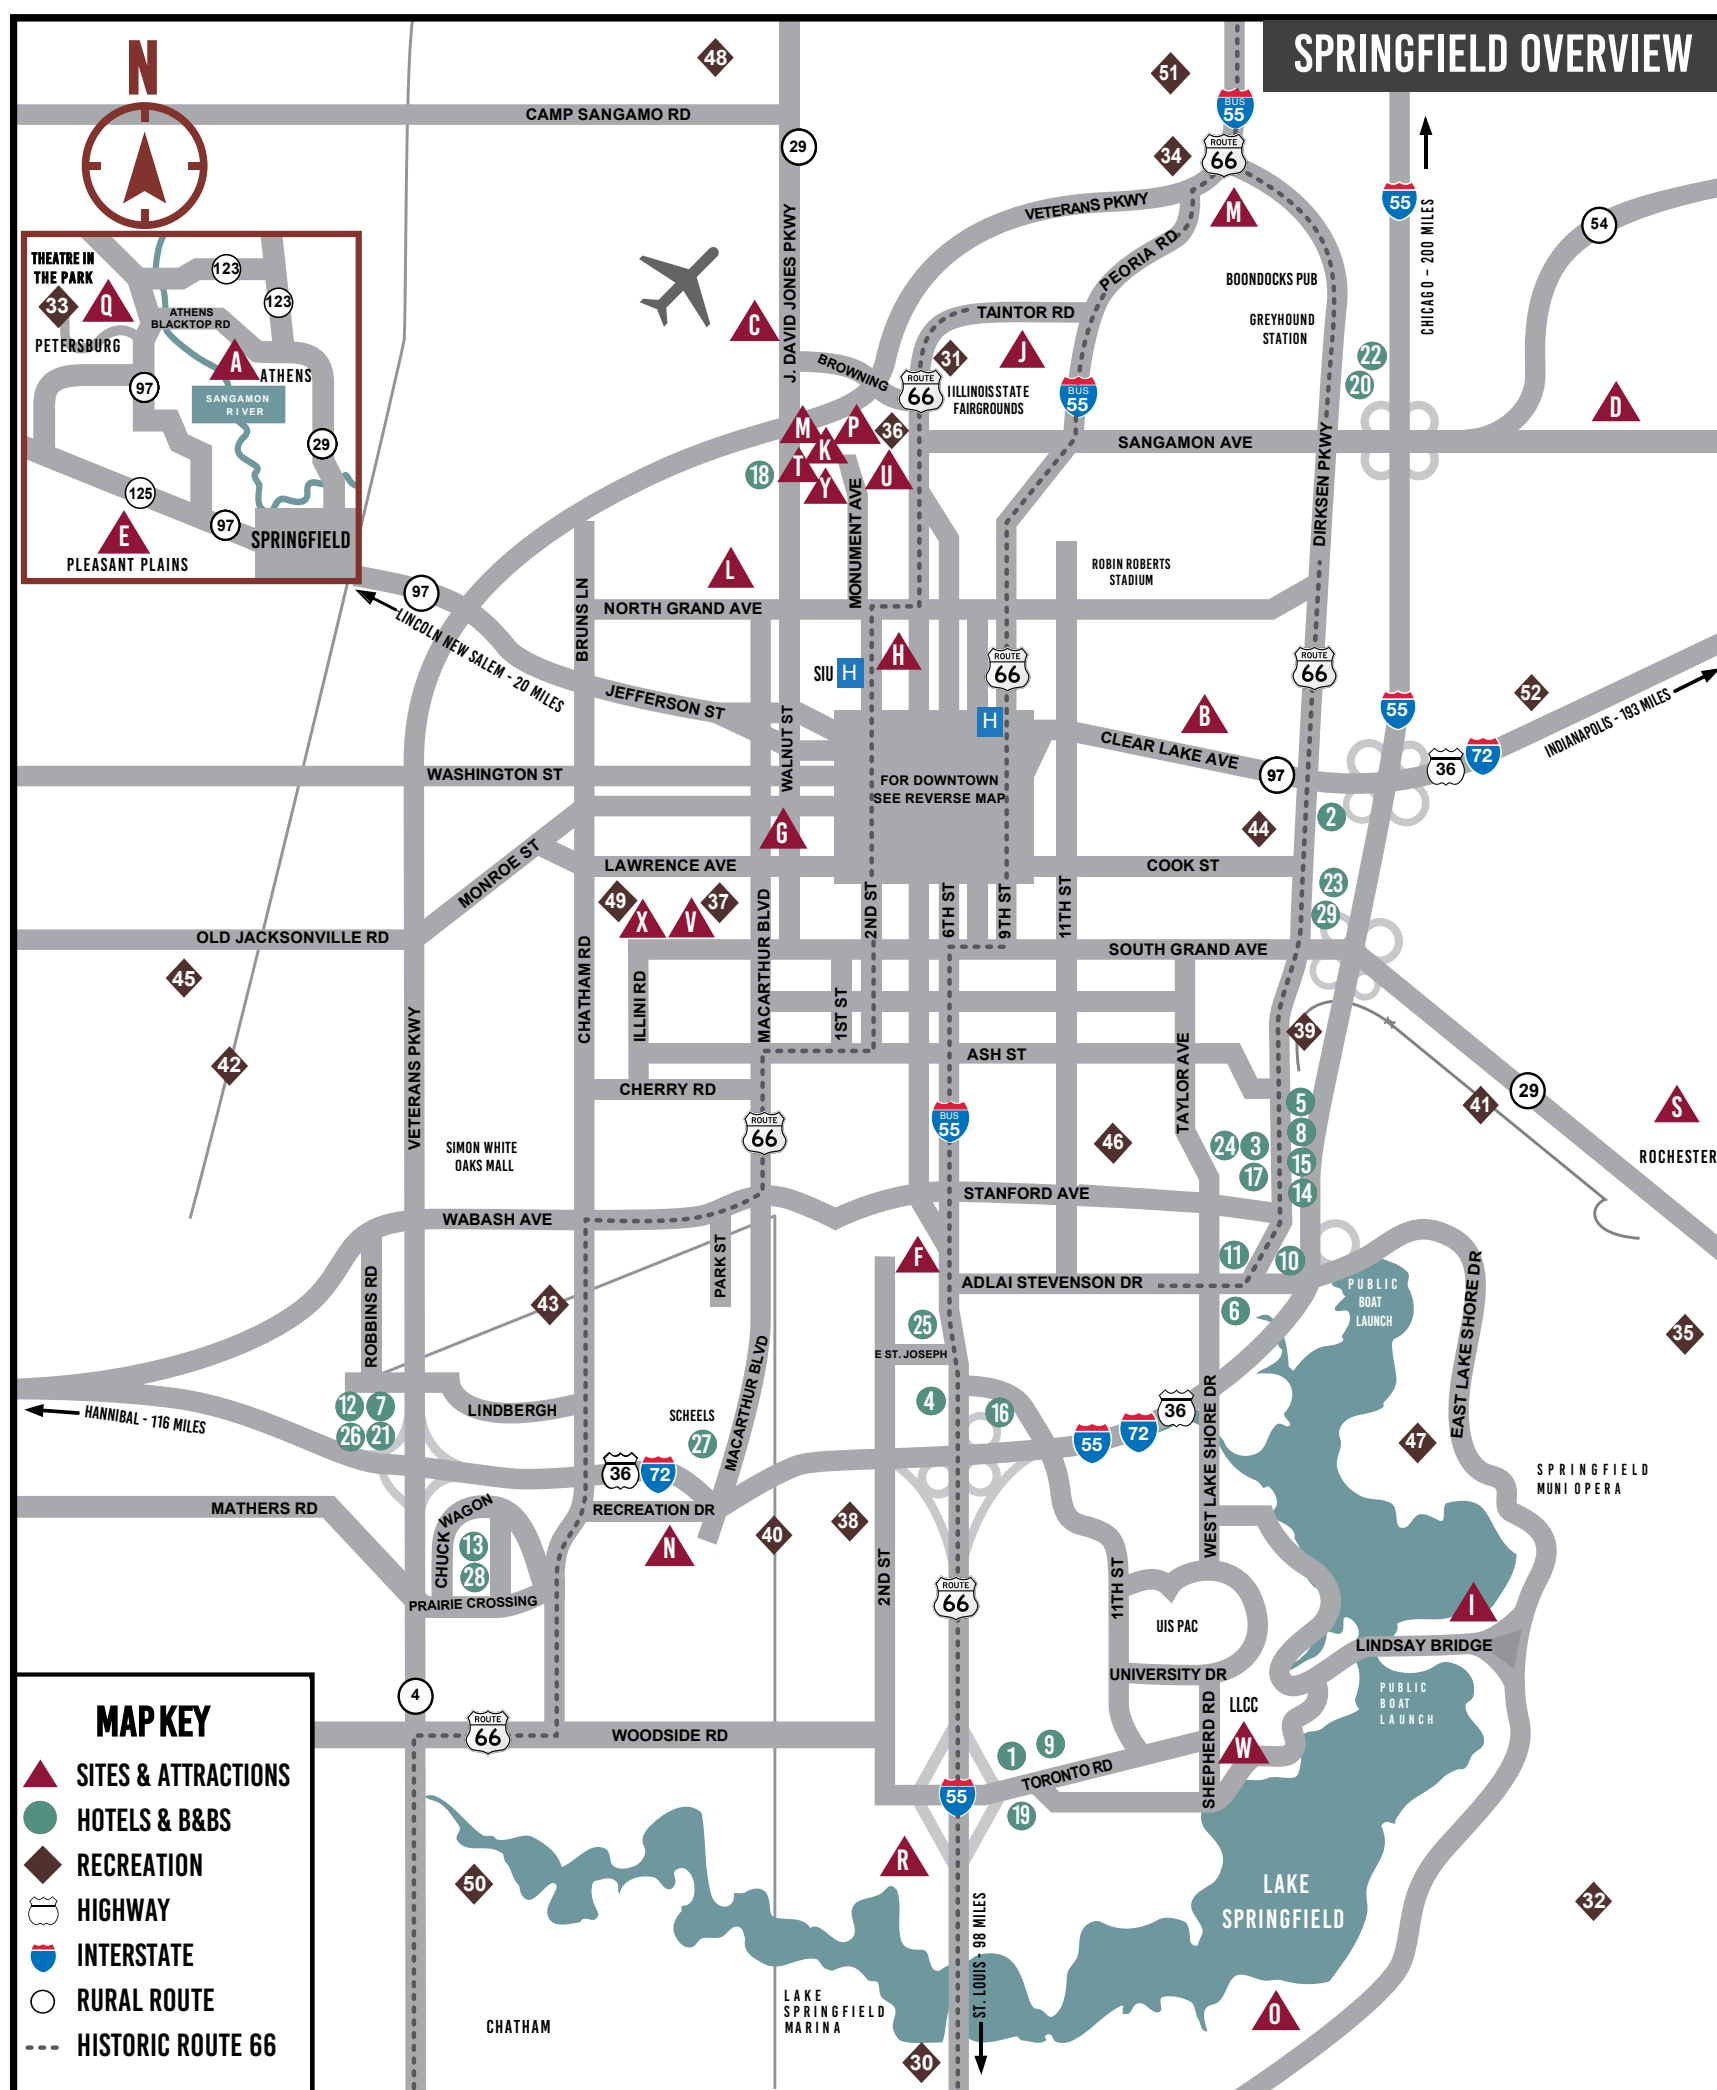

PARKS

- 36. Lincoln Park
- 37. Washington Park
- 38. Southwind Park

TRAILS

- 39. Bunn to Lost Bridge Trail
- 40. Interurban Trail
- 41. Lost Bridge Trail
- 42. Sangamon Valley Bike Trail
- 43. Wabash Trail

GOLF COURSES

- 44. Bergen Golf Course
- 45. Brookhills Golf Club
- 46. Bunn Park Golf Course
- 47. Lincoln Greens Golf Course
- 48. Long Bridge Golf Course
- 49. Pasfield Golf Course
- 50. Piper Glen Golf Club
- 51. The Rail Golf Club
- 52. The Oaks Golf Club

VISIT SPRINGFIELD

Scan QR Code for Visit Springfield Website for more Springfield FUN! or call us with questions at 800-545-7300

NOTES:

SPRINGFIELD OVERVIEW

MAP KEY

- ▲ SITES & ATTRACTIONS
- HOTELS & B&BS
- ◆ RECREATION
- ⬇ HIGHWAY
- ⬆ INTERSTATE
- RURAL ROUTE
- HISTORIC ROUTE 66