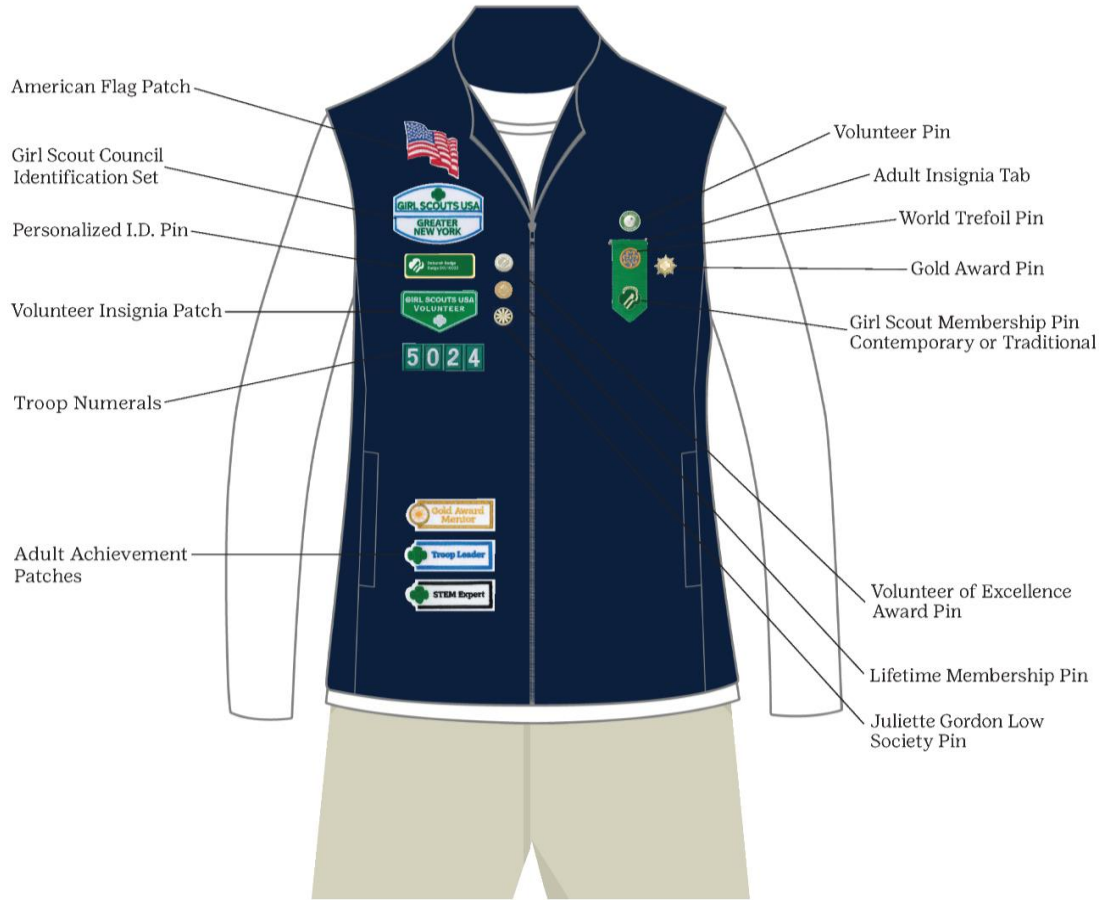

Girl Scout Adult

| | |
|---|-----------------|
| Vest | \$ 30.00 |
| American Flag Patch | \$ 2.50 |
| Girl Scout Council ID Set | \$ 6.50 |
| Volunteer Insignia Patch | \$ 4.00 |
| Troop Numerals | \$ 1.95 |
| Adult Achievement Patches | \$ 5.00 |
| Volunteer Pin | \$ 5.00 |
| Adult Insignia Tab | \$ 3.75 |
| World Trefoil Pin | \$ 2.50 |
| Gold Award Pin | \$18.00 |
| Girl Scout Membership Pin- Contemporary or Traditional | \$ 2.50 |
| Lifetime Membership Pin | \$14.00/\$28.00 |
| Juliette Gordon Low Society Pin | \$13.00 |